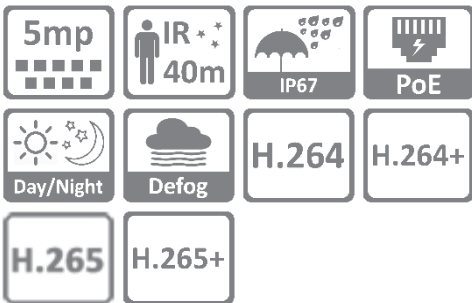

### 5MP Bullet IP Camera (5X Motor Zoom, Auto Focus Lens)

#### **FEATURES:**

- IR LED: 42μ x 4PCS
- IR range: 40M
- Image Sensor: 1/2.8" Starvis Back-illuminated CMOS Sensor
- Lens: 2.7-13.5mm Motor Zoom Auto Focus Lens
- Housing: Metal IP67
- Size: 211(W) x 92(H) x 90(D)mm
- Weight: 1.4Kg

## ➤ Datasheet

Camera	
Image Sensor	1/2.8" SONY Starvis Back-illuminated CMOS sensor
Image Resolution	5MP
Effective Pixels	2616(H)*1964(V)
Compression	H.265+/H.265/H.264+/H.264/JPEG/AVI/MJPEG
TV System	PAL/NTSC
Electronic Shutter Time	Auto: PAL 1/25-1/10000Sec; NTSC 1/25-1/10000Sec
Minimum Illumination	Color: 0.01Lux 0Lux with IR on
S/N Ratio	≥52dB
Scanning System	Progressive Scan
Video Output	Network
Reset Button	Optional
Lens	
Focus Length	Board Lens 2.7mm - 13.5mm (5X Motor Zoom AF Lens)
Focus Control	Auto
Lens Type	Motorized
Pixels	5M
Night Vision	
Infrared LED	42μ x 4PCS
Infrared Distance	40M
IR Status	Support Smart IR Auto Control
IR Power On	Smart IR Auto Control
Network	
Ethernet	RJ-45 (10/100Base-T)
Protocol	TCP/IP,ICMP, HTTP, HTTPS, FTP, DHCP, DNS, DDNS, IPv4/IPv6, RTP, RTSP, RTCP, NTP, UDP, SMTP

Motion Detection	Support
Privacy Masking	3 Rectangular Zone
Recording Mode	NVR/NAS/CMS/Web
Language	Chinese Simplified, Chinese Traditional, English, Bulgarian, Polish, Farsi, German, Russian, French, Korean, Portuguese, Japanese, Turkish, Spanish, Hebrew, Italian, Nederlands
<b>Interface</b>	
Audio	Optional
Alarm	/
SD Card Slot	Yes, Support Max 512GB
RS485	/
<b>General</b>	
Housing	IP67
Vandal Resistance	IK10
Bracket	YES
IR Cut Filter	YES
Operation Temperature	-20°C ~ +60°C RH95% Max
Storage Temperature	-20°C ~ +60°C RH95% Max
Power Source	DC12V±10%, 950mA
Dimension	211(W) x 92(H) x 90(D)mm
Weight	1.4kgs