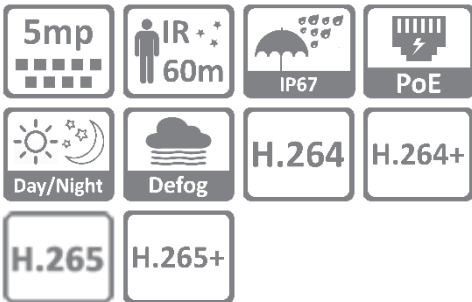

GBBQ90IPHP5005XS

5MP Bullet IP Camera (5X Motor Zoom, Auto Focus Lens)

FEATURES:

- IR LED: 42μ x 6PCS
- IR range: 60M
- Image Sensor: 1/2.8" Starvis Back-illuminated CMOS Sensor
- Lens: 2.7-13.5mm Motor Zoom Auto Focus Lens
- Housing: Metal IP67
- Size: 211(W) x 92(H) x 90(D)mm
- Weight: 1.4Kg

CE FC RoHS

➤ Datasheet

Camera	
Image Sensor	1/2.8" SONY Starvis Back-illuminated CMOS sensor
Image Resolution	5MP
Effective Pixels	2616(H)*1964(V)
Compression	H.265+/H.265/H.264+/H.264/JPEG/AVI/MJPEG
TV System	PAL/NTSC
Electronic Shutter Time	Auto: PAL 1/25-1/10000Sec; NTSC 1/25-1/10000Sec
Minimum Illumination	Color: 0.01Lux 0Lux with IR on
S/N Ratio	≥52dB
Scanning System	Progressive Scan
Video Output	Network
Reset Button	Optional
Lens	
Focus Length	Board Lens 2.7mm - 13.5mm (5X Motor Zoom AF Lens)
Focus Control	Auto
Lens Type	Motorized
Pixels	5M
Night Vision	
Infrared LED	42μ x 6PCS
Infrared Distance	60M
IR Status	Support Smart IR Auto Control
IR Power On	Smart IR Auto Control
Network	
Ethernet	RJ-45 (10/100Base-T)
Protocol	TCP/IP,ICMP, HTTP, HTTPS, FTP, DHCP, DNS, DDNS, IPv4/IPv6, RTP, RTSP, RTCP, NTP, UDP, SMTP

Motion Detection	Support
Privacy Masking	3 Rectangular Zone
Recording Mode	NVR/NAS/CMS/Web
Language	Chinese Simplified, Chinese Traditional, English, Bulgarian, Polish, Farsi, German, Russian, French, Korean, Portuguese, Japanese, Turkish, Spanish, Hebrew, Italian, Nederlands
Interface	
Audio	Optional
Alarm	/
SD Card Slot	Yes, Support Max 512GB
RS485	/
General	
Housing Protection	IP67
Vandal Resistance	IK10
Bracket	YES
IR Cut Filter	YES
Operation Temperature	-20°C ~ +60°C RH95% Max
Storage Temperature	-20°C ~ +60°C RH95% Max
Power Source	DC12V±10%, 1100mA
Dimension	211(W) x 92(H) x 90(D)mm
Weight	1.4kgs