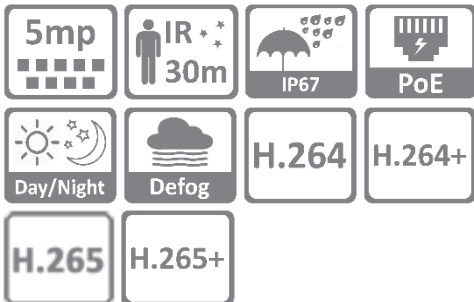

GDSUT30IPHP5005XS

5MP Dome IP Camera (5X Motor Zoom, Auto Focus Lens)

FEATURES:

IR LED: 14μ x 24PCS

IR range: 30M

Image Sensor: 1/2.8" Starvis Back-illuminated CMOS Sensor

Lens: 2.7-13.5mm Motor Zoom Auto Focus Lens

Housing: Metal IP67

Size: Φ 119 x 98(H)mm

Weight: 800g

CE FC RoHS

➤ Datasheet

Camera	
Image Sensor	1/2.8" SONY Starvis Back-illuminated CMOS Sensor
Image Resolution	5MP
Effective Pixels	2616(H)*1964(V)
Compression	H.264/H.264+/H.265/H.265+/JPEG/AVI /MJPEG
TV System	PAL/NTSC
Electronic Shutter Time	Auto: PAL 1/25-1/10000Sec; NTSC 1/25-1/10000Sec
Minimum Illumination	Color: 0.01Lux 0Lux with IR on
S/N Ratio	≥52dB
Scanning System	Progressive Scan
Video Output	Network
Reset Button	Optional
Lens	
Focus Length	Board Lens 2.7mm - 13.5mm (5X Motor Zoom AF Lens)
Focus Control	Auto
Lens Type	Motorized
Pixels	5MP
Night Vision	
Infrared LED	14μ x 24PCS
Infrared Distance	30M
IR Status	Support Smart IR Auto Control
IR Power On	Smart IR Auto Control
Network	
Ethernet	RJ-45 (10/100Base-T)
Protocol	TCP/IP,ICMP, HTTP, HTTPS, FTP, DHCP, DNS, DDNS, IPv4/IPv6, RTP, RTSP, RTCP, NTP, UDP, SMTP

ONVIF	Support ONVIF 2.4
P2P	Support P2P (Support QR Code)
PoE	Internal PoE, Support IEEE 802.3af
Video Delay	0.3S (Within the Lan)
Main Stream 1	2592*1944@20fp 2560*1920@20fp
Main Stream 2	2560*1440@25fp
Main Stream 3	1920*1080@30fps 1280*720@30fps
Sub Stream 1	720*480@15fps 720*480@30fps
Sub Stream 2	/
Sub Stream 3	/
Tri Stream	352*288@15fps 352*288@30fps
IE Brower	IE8-11, Google Chrome, Firefox, Safari, Mac Safari
Smart Phone	iPhone, iPad, Android, Android Pad
Camera Features	
Starlight	/
Day/Night	Color/ B&W (IR-CUT)
Image Config	Saturation/Brightness/Contrast /Sharpness, Mirror, 3D NR, White Balance, FLK(Flicker Control), Video Tampering
Corridor Pattern	Support
Defog Mode	Support Defog
ROI	Support ROI
BLC Mode	Support BLC/HLC
HDR	/
WDR	Support WDR Up to 120dB
Noise Reduction	Support 3D NR